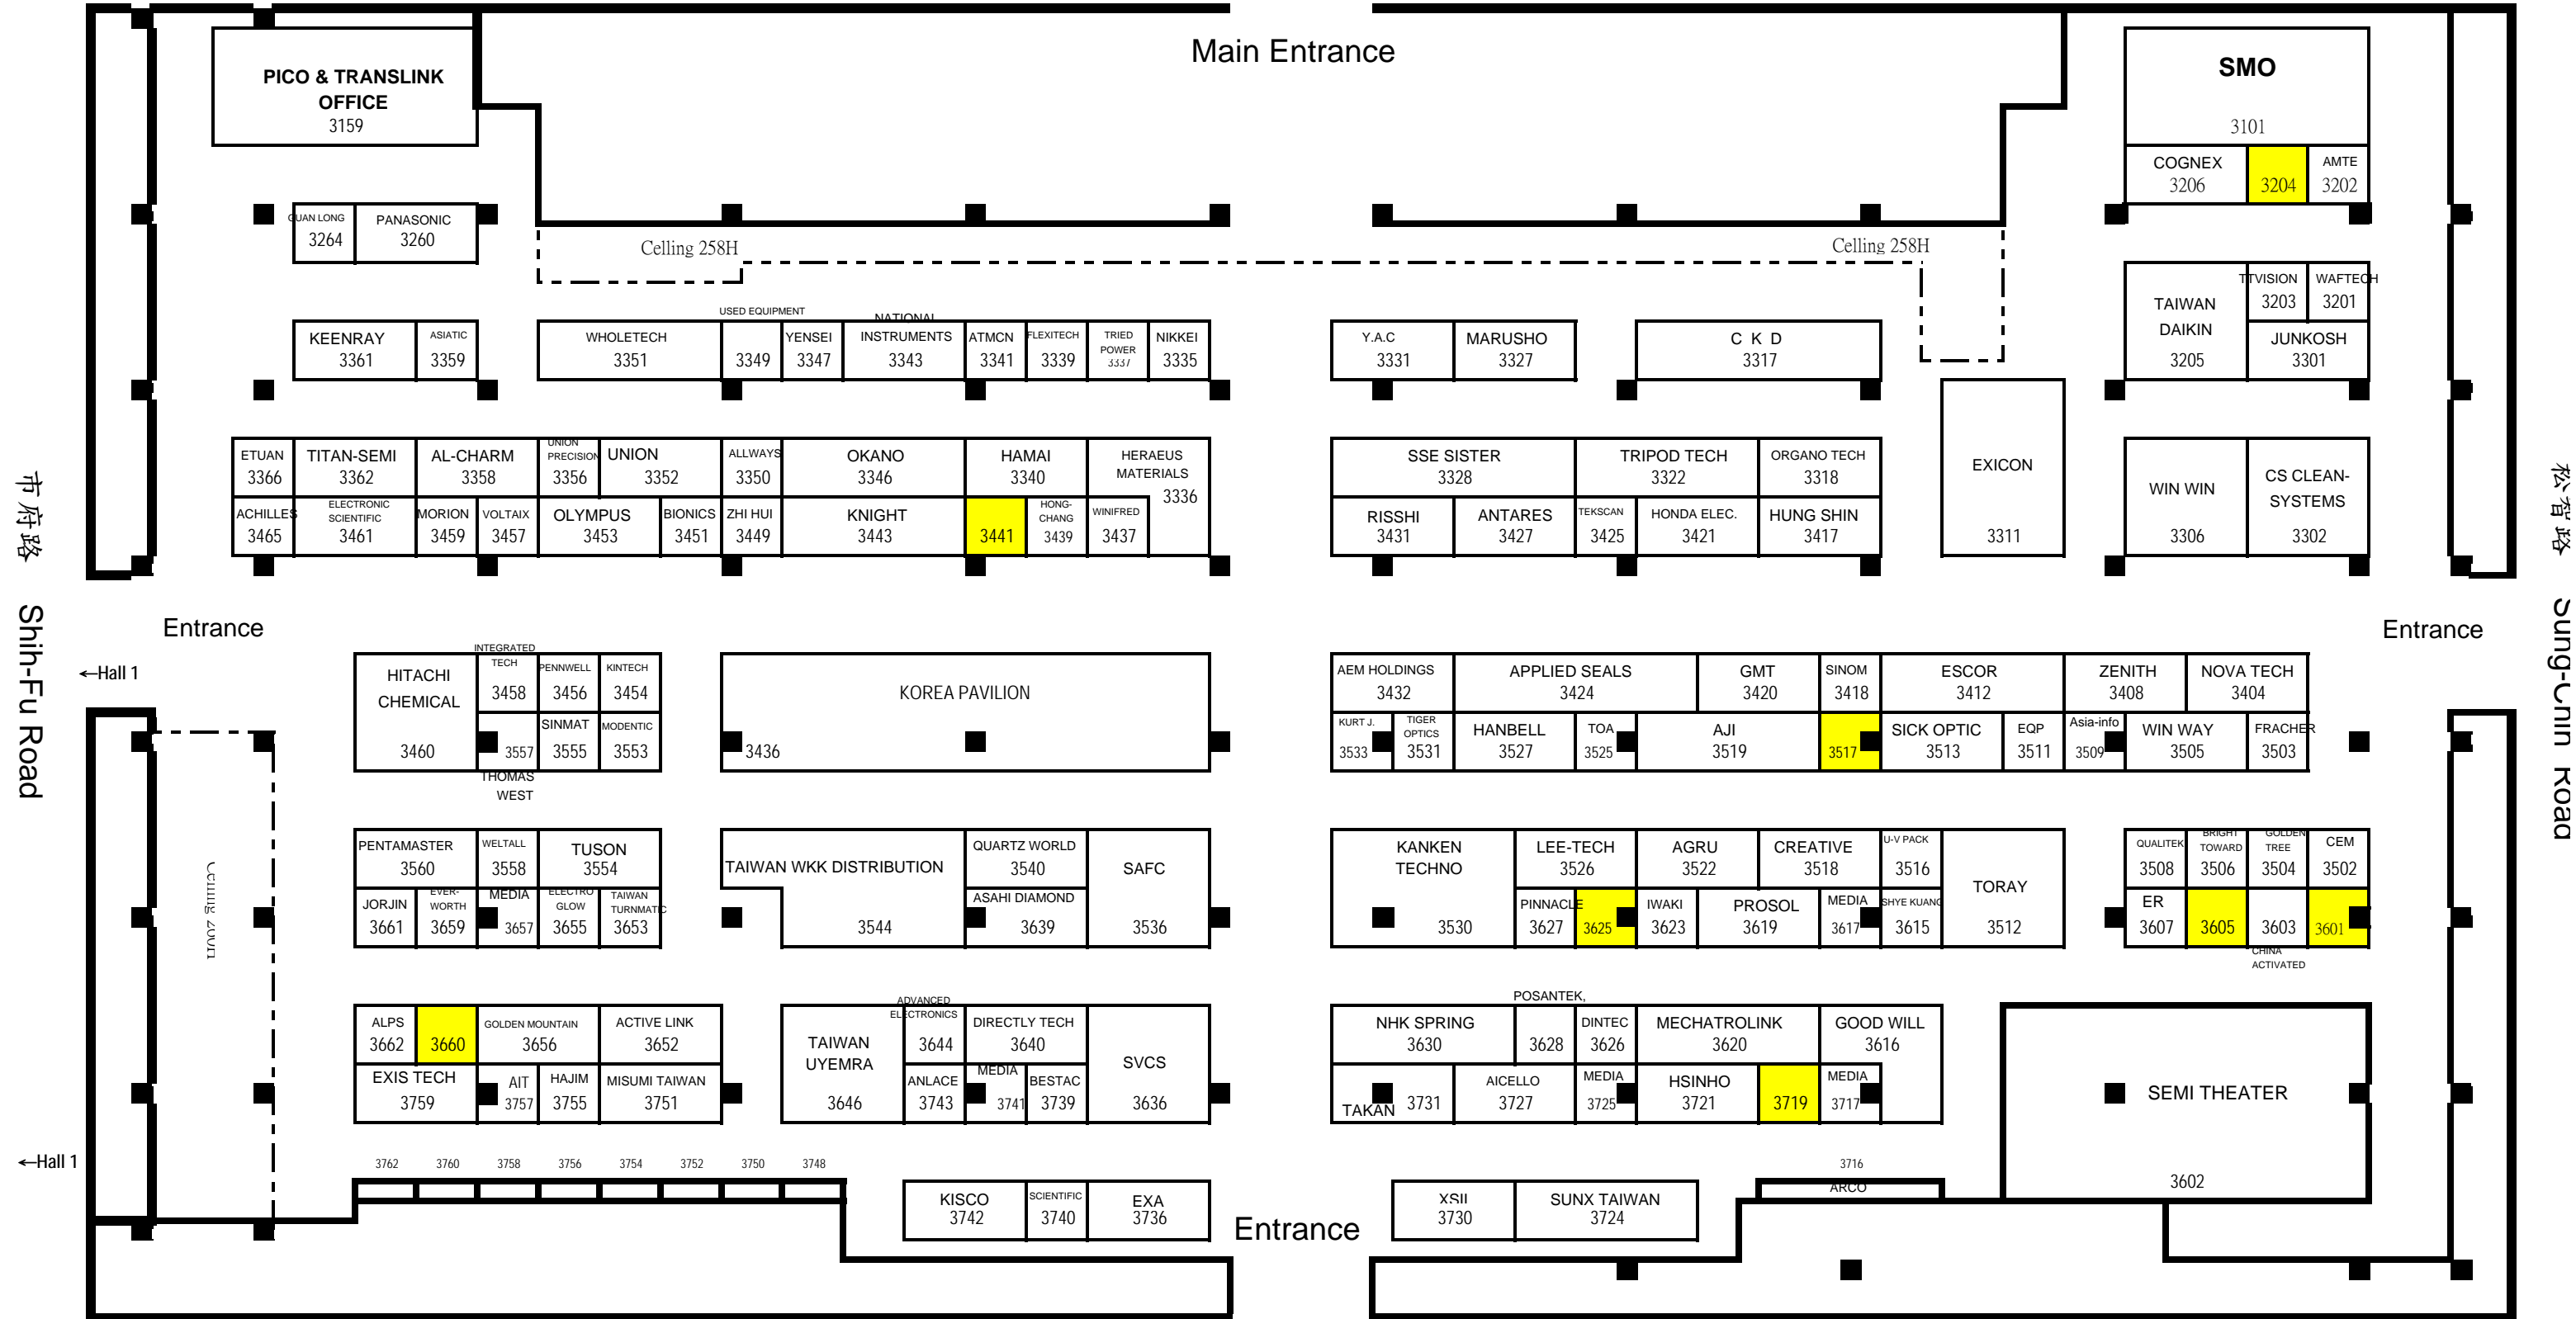

SEMICON Taiwan 2008

TWTC Hall 3

Sept. 9-11

This floor plan is for showing relative location only, NOT a scaled floor plan. Do NOT use for measuring.

松壽路 Sung-Shou Road

The Floor Plan is subject to change without notice. Please contact SEMI for the updated information. (as of 2008/08/01)
 平面圖如有異動，恕不另行通知，如欲查詢最新訊息，請洽 SEMI。(2008/08/01 製表)

Taipei 101